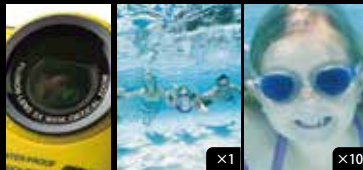

FUJINON 5x Optical Zoom Lens

Equipped with a zoom lens that starts from the convenient 28mm*1 at the wide angle end, the XP120 has a 5x optical zoom system which gives extra breadth and depth to your image. The use of the Intelligent Digital Zoom function extends the zoom range up to 10x. *1 35mm Format Equivalent