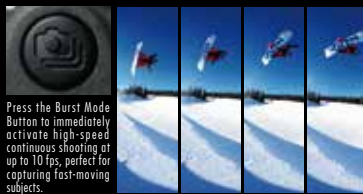

Advanced Image Quality from a Compact and Rugged Camera Body 16.4 Megapixel CMOS Sensor & 5x Optical Zoom Lens

Back-Illuminated Sensor & Optical Image Stabilization

The camera features a 16.4 megapixel back-illuminated CMOS sensor, capable of delivering advanced image quality even in underwater or low light conditions. Its CMOS-shift optical image stabilization system controls camera shake even in low light or when zoomed in.