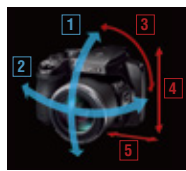

*CIPA standards

2 High Resolution (920K-dot) EVF and 16.2 megapixel CMOS Sensor

The high-resolution (920K-dot) electronic viewfinder allows you to frame images precisely.

16.2 megapixel backlit CMOS sensor delivers high-quality images in low light, continuous shooting of 10.0fps and quick response.

5 Advanced Filter and SR AUTO

▼ Sketch

▼ Dynamic Tone

▼ Partial Color

▼ Others

Toy Camera, Pop Color, Soft Focus, Low-Key, High-Key, Miniature, Cross Screen, Fish-Eye

[Advanced Filter] 11 special filters offer a variety of picture taking effects.

[SR AUTO] Scenes are automatically detected and the appropriate camera settings selected: Portrait, Landscape, Night, Macro, Night Portrait, and Backlit Portrait.

3 Full HD Movie (1080i/60fps)

One-touch Movie button

5-Axis Image Stabilization

The 5-Axis Image Stabilization function provides easy video recording, even at telephoto (1200mm) settings.

6 Connect to your smartphone for extra enjoyment

Remote Shooting* Take pictures remotely from your smartphone or tablet - perfect for timid subjects.