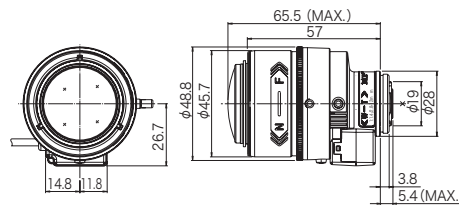

## YV2.8x2.8SA-SA2

Applicable camera (model) **1 2/3 1/2 1/3 1/4**

**2.8x**

Applicable to **1/3**

IRIS CONTROL CABLE (CONNECTOR: 4-PIN PLUG)

Unit : mm

Focal Length (mm)	2.8 - 8 (2.8x)	
Iris Range	F1.2 - T360(Equivalent to F360)	
Operation	Zoom	Manual
	Focus	Manual
	Iris	Auto (DC type)*1
Angle of View (H x V)	1/3"	WIDE 100° 00' x 73° 45' TELE 35° 03' x 26° 18'
	1/4"	WIDE 73° 45' x 54° 49' TELE 26° 18' x 19° 44'
Angle of View (H x V)	1/3"	WIDE 109° 50' x 59° 51' TELE 38° 11' x 21° 29'
	1/4"	WIDE 80° 39' x 44° 38' TELE 28° 39' x 16° 07'
Aspect Ratio	16:9	
Focus Range (From the Lens Front) (m)	∞ - 0.3	
Mass (g)	50	

## YV4.3x2.8SA-SA2

Applicable camera (model) **1 2/3 1/2 1/3 1/4**

**4.3x**

Applicable to **1/3**

IRIS CONTROL CABLE (CONNECTOR: 4-PIN PLUG)

Unit : mm

Focal Length (mm)	2.8 - 12 (4.3x)	
Iris Range	F1.4 - T360(Equivalent to F360)	
Operation	Zoom	Manual
	Focus	Manual
	Iris	Auto (DC type)*1
Angle of View (H x V)	1/3"	WIDE 100° 02' x 74° 03' TELE 23° 26' x 17° 36'
	1/4"	WIDE 74° 03' x 55° 06' TELE 17° 36' x 13° 13'
Angle of View (H x V)	1/3"	WIDE 109° 33' x 60° 08' TELE 25° 31' x 14° 23'
	1/4"	WIDE 80° 56' x 44° 51' TELE 19° 10' x 10° 48'
Aspect Ratio	16:9	
Focus Range (From the Lens Front) (m)	∞ - 0.3	
Mass (g)	80	

## YV3.3x15SA-SA2

Applicable camera (model) **1 2/3 1/2 1/3 1/4**

**3.3x**

Applicable to **1/3**

IRIS CONTROL CABLE (CONNECTOR: 4-PIN PLUG)

Unit : mm

Focal Length (mm)	15 - 50 (3.3x)	
Iris Range	F1.5 - T360(Equivalent to F360)	
Operation	Zoom	Manual
	Focus	Manual
	Iris	Auto (DC type)*1
Angle of View (H x V)	1/3"	WIDE 18° 08' x 13° 34' TELE 5° 35' x 4° 12'
	1/4"	WIDE 13° 34' x 10° 10' TELE 4° 12' x 3° 10'
Angle of View (H x V)	1/3"	WIDE 19° 46' x 11° 04' TELE 6° 04' x 3° 26'
	1/4"	WIDE 14° 47' x 8° 18' TELE 4° 34' x 2° 35'
Aspect Ratio	16:9	
Focus Range (From the Lens Front) (m)	∞ - 0.8	
Mass (g)	60	