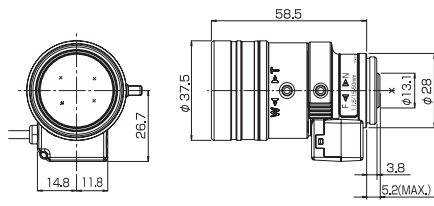

## YV4.3x2.8SA-SA2

Applicable camera (model) **1 2/3 1/2 1/3 1/4**

**4.3x**

Applicable to **1/3**

IRIS CONTROL CABLE (CONNECTOR: 4-PIN PLUG)

Unit : mm

Focal Length (mm)	2.8 - 12 (4.3x)	
Iris Range	F1.4 - T360(Equivalent to F360)	
Operation	Zoom	Manual
	Focus	Manual
	Iris	Auto (DC type)*1
Angle of View (H x V)	1/3"	WIDE 100° 02' x 74° 03' TELE 23° 26' x 17° 36'
	1/4"	WIDE 74° 03' x 55° 06' TELE 17° 36' x 13° 13'
Angle of View (H x V)	1/3"	WIDE 109° 33' x 60° 08' TELE 25° 31' x 14° 23'
	1/4"	WIDE 80° 56' x 44° 51' TELE 19° 10' x 10° 48'
Aspect Ratio	16:9	
Focus Range (From the Lens Front) (m)	∞ - 0.3	
Mass (g)	80	

## YV3.3x15SA-SA2

Applicable camera (model) **1 2/3 1/2 1/3 1/4**

**3.3x**

Applicable to **1/3**

IRIS CONTROL CABLE (CONNECTOR: 4-PIN PLUG)

Unit : mm

Focal Length (mm)	15 - 50 (3.3x)	
Iris Range	F1.5 - T360(Equivalent to F360)	
Operation	Zoom	Manual
	Focus	Manual
	Iris	Auto (DC type)*1
Angle of View (H x V)	1/3"	WIDE 18° 08' x 13° 34' TELE 5° 35' x 4° 12'
	1/4"	WIDE 13° 34' x 10° 10' TELE 4° 12' x 3° 10'
Angle of View (H x V)	1/3"	WIDE 19° 46' x 11° 04' TELE 6° 04' x 3° 26'
	1/4"	WIDE 14° 47' x 8° 18' TELE 4° 34' x 2° 35'
Aspect Ratio	16:9	
Focus Range (From the Lens Front) (m)	∞ - 0.8	
Mass (g)	60	

## YV2.7x2.2SA-SA2

Applicable camera (model) **1 2/3 1/2 1/3 1/4**

**2.7x**

Applicable to **1/3**

IRIS CONTROL CABLE (CONNECTOR: 4-PIN PLUG)

Unit : mm

Focal Length (mm)	2.2 - 6 (2.7x)	
Iris Range	F1.3 - T360(Equivalent to F360)	
Operation	Zoom	Manual
	Focus	Manual
	Iris	Auto (DC type)*1
Angle of View (H x V)	1/3"	WIDE 120° 00' x 91° 36' TELE 46° 26' x 34° 59'
	1/4"	WIDE 91° 36' x 69° 21' TELE 34° 59' x 26° 18'
Angle of View (H x V)	1/3"	WIDE 129° 43' x 75° 23' TELE 50° 30' x 28° 38'
	1/4"	WIDE 99° 23' x 56° 53' TELE 38° 04' x 21° 31'
Aspect Ratio	16:9	
Focus Range (From the Lens Front) (m)	∞ - 0.3	
Mass (g)	55	