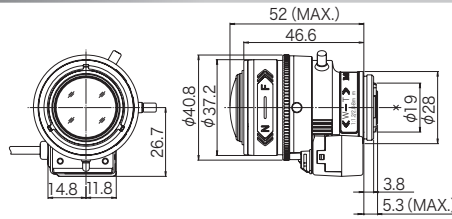

## YV2.8x2.8SA-SA2

Applicable camera (model) **1 2/3 1/2 1/3 1/4**

**2.8x**

Applicable to **1/3**

IRIS CONTROL CABLE (CONNECTOR: 4-PIN PLUG)

Unit : mm

Focal Length (mm)	2.8 - 8 (2.8x)	
Iris Range	F1.2 - T360(Equivalent to F360)	
Operation	Zoom	Manual
	Focus	Manual
	Iris	Auto (DC type)*1
Angle of View (H x V)	1/3"	WIDE 100° 00' x 73° 45' TELE 35° 03' x 26° 18'
	1/4"	WIDE 73° 45' x 54° 49' TELE 26° 18' x 19° 44'
Angle of View (H x V)	1/3"	WIDE 109° 50' x 59° 51' TELE 38° 11' x 21° 29'
	1/4"	WIDE 80° 39' x 44° 38' TELE 28° 39' x 16° 07'
Aspect Ratio	16:9	
Focus Range (From the Lens Front) (m)	∞ - 0.3	
Mass (g)	50	

## YV4.3x2.8SA-SA2

Applicable camera (model) **1 2/3 1/2 1/3 1/4**

**4.3x**

Applicable to **1/3**

IRIS CONTROL CABLE (CONNECTOR: 4-PIN PLUG)

Unit : mm

Focal Length (mm)	2.8 - 12 (4.3x)	
Iris Range	F1.4 - T360(Equivalent to F360)	
Operation	Zoom	Manual
	Focus	Manual
	Iris	Auto (DC type)*1
Angle of View (H x V)	1/3"	WIDE 100° 02' x 74° 03' TELE 23° 26' x 17° 36'
	1/4"	WIDE 74° 03' x 55° 06' TELE 17° 36' x 13° 13'
Angle of View (H x V)	1/3"	WIDE 109° 33' x 60° 08' TELE 25° 31' x 14° 23'
	1/4"	WIDE 80° 56' x 44° 51' TELE 19° 10' x 10° 48'
Aspect Ratio	16:9	
Focus Range (From the Lens Front) (m)	∞ - 0.3	
Mass (g)	80	

## YV2.7x2.2SA-SA2

Applicable camera (model) **1 2/3 1/2 1/3 1/4**

**2.7x**

Applicable to **1/3**

IRIS CONTROL CABLE (CONNECTOR: 4-PIN PLUG)

Unit : mm

Focal Length (mm)	2.2 - 6 (2.7x)	
Iris Range	F1.3 - T360(Equivalent to F360)	
Operation	Zoom	Manual
	Focus	Manual
	Iris	Auto (DC type)*1
Angle of View (H x V)	1/3"	WIDE 120° 00' x 91° 36' TELE 46° 26' x 34° 59'
	1/4"	WIDE 91° 36' x 69° 21' TELE 34° 59' x 26° 18'
Angle of View (H x V)	1/3"	WIDE 129° 43' x 75° 23' TELE 50° 30' x 28° 38'
	1/4"	WIDE 99° 23' x 56° 53' TELE 38° 04' x 21° 31'
Aspect Ratio	16:9	
Focus Range (From the Lens Front) (m)	∞ - 0.3	
Mass (g)	55	