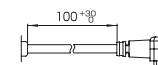

## YV3.3x15SA-SA2

Applicable camera (model) **1 2/3 1/2 1/3 1/4**

**3.3x**

Applicable to **1/3**

IRIS CONTROL CABLE (CONNECTOR: 4-PIN PLUG)

Unit : mm

Focal Length (mm)	15 - 50 (3.3x)	
Iris Range	F1.5 - T360(Equivalent to F360)	
Operation	Zoom	Manual
	Focus	Manual
	Iris	Auto (DC type)*1
Angle of View (H x V)	1/3"	WIDE 18° 08' x 13° 34' TELE 5° 35' x 4° 12'
	1/4"	WIDE 13° 34' x 10° 10' TELE 4° 12' x 3° 10'
Angle of View (H x V)	1/3"	WIDE 19° 46' x 11° 04' TELE 6° 04' x 3° 26'
	1/4"	WIDE 14° 47' x 8° 18' TELE 4° 34' x 2° 35'
Aspect Ratio	16:9	
Focus Range (From the Lens Front) (m)	∞ - 0.8	
Mass (g)	60	