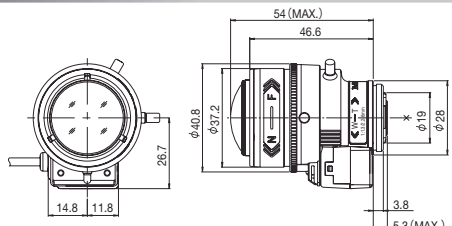

## YV4.3x2.8SA-SA2

Applicable camera (model) **1 2/3 1/2 1/3 1/4**

**4.3x**

Applicable to **1/3**

IRIS CONTROL CABLE (CONNECTOR: 4-PIN PLUG)

Unit : mm

Focal Length (mm)	2.8 - 12 (4.3x)	
Iris Range	F1.4 - T360(Equivalent to F360)	
Operation	Zoom	Manual
	Focus	Manual
	Iris	Auto (DC type)*1
Angle of View (H x V)	1/3"	WIDE 100° 02' x 74° 03' TELE 23° 26' x 17° 36'
	1/4"	WIDE 74° 03' x 55° 06' TELE 17° 36' x 13° 13'
Angle of View (H x V)	1/3"	WIDE 109° 33' x 60° 08' TELE 25° 31' x 14° 23'
	1/4"	WIDE 80° 56' x 44° 51' TELE 19° 10' x 10° 48'
Aspect Ratio	16:9	
Focus Range (From the Lens Front) (m)	∞ - 0.3	
Mass (g)	80	

## YV3.3x15SA-SA2

Applicable camera (model) **1 2/3 1/2 1/3 1/4**

**3.3x**

Applicable to **1/3**

IRIS CONTROL CABLE (CONNECTOR: 4-PIN PLUG)

Unit : mm

Focal Length (mm)	15 - 50 (3.3x)	
Iris Range	F1.5 - T360(Equivalent to F360)	
Operation	Zoom	Manual
	Focus	Manual
	Iris	Auto (DC type)*1
Angle of View (H x V)	1/3"	WIDE 18° 08' x 13° 34' TELE 5° 35' x 4° 12'
	1/4"	WIDE 13° 34' x 10° 10' TELE 4° 12' x 3° 10'
Angle of View (H x V)	1/3"	WIDE 19° 46' x 11° 04' TELE 6° 04' x 3° 26'
	1/4"	WIDE 14° 47' x 8° 18' TELE 4° 34' x 2° 35'
Aspect Ratio	16:9	
Focus Range (From the Lens Front) (m)	∞ - 0.8	
Mass (g)	60	

## YV2.7x2.2SA-SA2

Applicable camera (model) **1 2/3 1/2 1/3 1/4**

**2.7x**

Applicable to **1/3**

IRIS CONTROL CABLE (CONNECTOR: 4-PIN PLUG)

Unit : mm

Focal Length (mm)	2.2 - 6 (2.7x)	
Iris Range	F1.3 - T360(Equivalent to F360)	
Operation	Zoom	Manual
	Focus	Manual
	Iris	Auto (DC type)*1
Angle of View (H x V)	1/3"	WIDE 120° 00' x 91° 36' TELE 46° 26' x 34° 59'
	1/4"	WIDE 91° 36' x 69° 21' TELE 34° 59' x 26° 18'
Angle of View (H x V)	1/3"	WIDE 129° 43' x 75° 23' TELE 50° 30' x 28° 38'
	1/4"	WIDE 99° 23' x 56° 53' TELE 38° 04' x 21° 31'
Aspect Ratio	16:9	
Focus Range (From the Lens Front) (m)	∞ - 0.3	
Mass (g)	55	