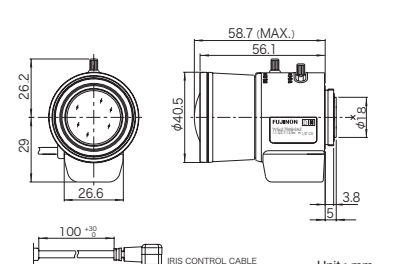

Unit : mm

Vari-Focal Wide Angle DC Auto Iris CS Mount Metal Mount ND Filter Long Cable Aspherical Lens Large Aperture Ratio RoHS Compliant

Focal Length (mm)	2.9 - 8(2.7x)		
Iris Range	F0.95 - T360 (Equivalent to F360)		
Operation	Zoom	Manual	
	Focus	Manual	
	Iris	Auto (DC type) *1	
Angle of View (H × V)	1/3"	WIDE	94° 37' × 69° 30'
		TELE	35° 18' × 26° 26'
	1/4"	WIDE	61° 30' × 51° 33'
		TELE	26° 26' × 19° 48'
Focus Range (From the Lens Front) (m)	∞ - 0.3		
Mass (g)	45		

Day Night

SD

VARI WIDE DC CS-mt METAL ND AT F0.95 RoHS

YV5x2.7R4B-SA2

Applicable camera (model) 1 2/3 1/2 1/2.7 1/3 1/4

5x

Applicable to 1/2.7

Unit : mm

Vari-Focal Wide Angle Long Focal DC Auto Iris CS Mount Metal Mount ND Filter Long Cable Aspherical Lens Large Aperture Ratio RoHS Compliant

Focal Length (mm)	2.7 - 13.5(5x)		
Iris Range	F1.3 - T360 (Equivalent to F360)		
Operation	Zoom	Manual	
	Focus	Manual	
	Iris	Auto (DC type) *1	
Angle of View (H × V)	1/3"	WIDE	99° 42' × 74° 17'
		TELE	20° 37' × 15° 30'
	1/4"	WIDE	74° 17' × 55° 26'
		TELE	15° 30' × 11° 38'
Focus Range (From the Lens Front) (m)	∞ - 0.3		
Mass (g)	70		