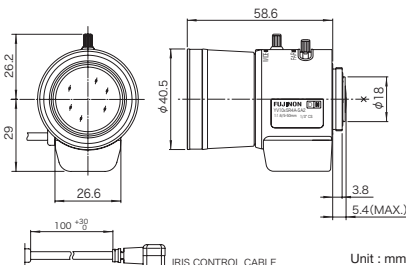

Vari-Focal Day&Night Type

Day&Night Lens

HD

YV10x5HR4A-SA2

Applicable camera (model) 1 2/3 1/2 1/3 1/4

10x

Applicable to 1/3

Unit : mm

Vari-Focal Wide Angle Long Focal DC Auto Iris CS Mount Metal Mount ND Filter Long Cable Aspherical Lens Large Aperture Ratio RoHS Compliant

Focal Length (mm)	5 - 50 (10x)		
Iris Range	F1.6 - T360 (Equivalent to F360)		
Operation	Zoom	Manual	
	Focus	Manual	
	Iris	Auto (DC type) *1	
Angle of View (H × V)	1/3"	WIDE	51° 17' × 39° 36'
		TELE	5° 30' × 4° 07'
	1/4"	WIDE	39° 36' × 30° 13'
		TELE	4° 07' × 3° 06'
Angle of View (H × V)	1/3"	WIDE	55° 35' × 31° 58'
	TELE	5° 47' × 3° 20'	
Aspect Ratio 16:9	1/4"	WIDE	42° 19' × 24° 4'
		TELE	4° 25' × 2° 31'
Focus Range (From the Lens Front) (m)	∞ - 0.3		
Mass (g)	85		

Day Night

HD 1.3MP

VARI WIDE TELE DC CS-mt METAL ND AT F1.6 RoHS