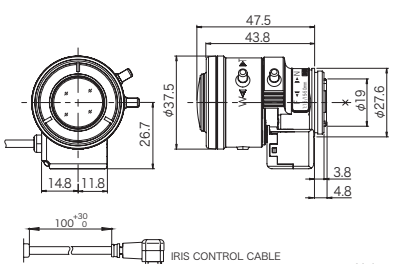

Vari-Focal Wide Angle Long Focal DC Auto Iris CS Mount Metal Mount ND Filter Long Cable Aspherical Lens Large Aperture Ratio RoHS Compliant

Focal Length (mm)	5 - 50 (10x)		
Iris Range	F1.6 - T360 (Equivalent to F360)		
Operation	Zoom	Manual	
	Focus	Manual	
	Iris	Auto (DC type) *1	
Angle of View (H × V)	1/3"	WIDE	51° 17' × 39° 36'
		TELE	5° 30' × 4° 07'
	1/4"	WIDE	39° 36' × 30° 13'
		TELE	4° 07' × 3° 06'
Angle of View (H × V)	1/3"	WIDE	55° 35' × 31° 58'
	TELE	5° 47' × 3° 20'	
Aspect Ratio 16:9	1/4"	WIDE	42° 19' × 24° 4'
		TELE	4° 25' × 2° 31'
Focus Range (From the Lens Front) (m)	∞ - 0.3		
Mass (g)	85		

Day Night

HD 1.3MP

VARI WIDE TELE DC CS-mt METAL ND AT F1.6 RoHS

YV3.3x15HR4A-SA2

Applicable camera (model) 1 2/3 1/2 1/3 1/4

3.3x

Applicable to 1/3

Unit : mm

Vari-Focal Long Focal DC Auto Iris CS Mount Metal Mount ND Filter Aspherical Lens Large Aperture Ratio RoHS Compliant

Focal Length (mm)	15 - 50 (3.3x)		
Iris Range	F1.5 - T360 (Equivalent to F360)		
Operation	Zoom	Manual	
	Focus	Manual	
	Iris	Auto (DC type) *1	
Angle of View (H × V)	1/3"	WIDE	18° 29' × 13° 45'
		TELE	5° 29' × 4° 09'
	1/4"	WIDE	13° 45' × 10° 16'
		TELE	4° 09' × 3° 08'
Angle of View (H × V)	1/3"	WIDE	20° 13' × 11° 11'
	TELE	5° 57' × 3° 25'	
Aspect Ratio 16:9	1/4"	WIDE	15° 0' × 8° 22'
		TELE	4° 31' × 2° 34'
Focus Range (From the Lens Front) (m)	∞ - 0.8		
Mass (g)	50		

Unit : mm

Vari-Focal Wide Angle DC Auto Iris CS Mount Metal Mount ND Filter Long Cable Aspherical Lens Large Aperture Ratio RoHS Compliant

Focal Length (mm)	2.9 - 8(2.7x)		
Iris Range	F0.95 - T360 (Equivalent to F360)		
Operation	Zoom	Manual	
	Focus	Manual	
	Iris	Auto (DC type) *1	
Angle of View (H × V)	1/3"	WIDE	94° 37' × 69° 30'
		TELE	35° 18' × 26° 26'
	1/4"	WIDE	61° 30' × 51° 33'
		TELE	26° 26' × 19° 48'
Focus Range (From the Lens Front) (m)	∞ - 0.3		
Mass (g)	45		