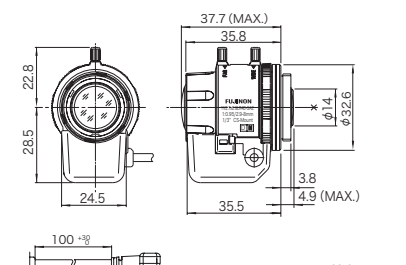

Day Night

HD 1.3MP

VARI TELE DC CS-mt METAL ND AT F1.5 RoHS

SD

YV2.7x2.9LR4D-SA2

Applicable camera (model) 1 2/3 1/2 1/3 1/4

2.7x

Applicable to 1/3

Unit : mm

Vari-Focal Wide Angle DC Auto Iris CS Mount Metal Mount ND Filter Long Cable Aspherical Lens Large Aperture Ratio RoHS Compliant

Focal Length (mm)	2.9 - 8(2.7x)		
Iris Range	F0.95 - T360 (Equivalent to F360)		
Operation	Zoom	Manual	
	Focus	Manual	
	Iris	Auto (DC type) *1	
Angle of View (H × V)	1/3"	WIDE	94° 37' × 69° 30'
		TELE	35° 18' × 26° 26'
	1/4"	WIDE	61° 30' × 51° 33'
		TELE	26° 26' × 19° 48'
Focus Range (From the Lens Front) (m)	∞ - 0.3		
Mass (g)	45		

Day Night

SD

VARI WIDE DC CS-mt METAL ND AT F0.95 RoHS

YV5x2.7R4B-SA2

Applicable camera (model) 1 2/3 1/2 1/2.7 1/3 1/4

5x

Applicable to 1/2.7

Unit : mm

Vari-Focal Wide Angle Long Focal DC Auto Iris CS Mount Metal Mount ND Filter Long Cable Aspherical Lens Large Aperture Ratio RoHS Compliant

Focal Length (mm)	2.7 - 13.5(5x)		
Iris Range	F1.3 - T360 (Equivalent to F360)		
Operation	Zoom	Manual	
	Focus	Manual	
	Iris	Auto (DC type) *1	
Angle of View (H × V)	1/3"	WIDE	99° 42' × 74° 17'
		TELE	20° 37' × 15° 30'
	1/4"	WIDE	74° 17' × 55° 26'
		TELE	15° 30' × 11° 38'
Focus Range (From the Lens Front) (m)	∞ - 0.3		
Mass (g)	70		