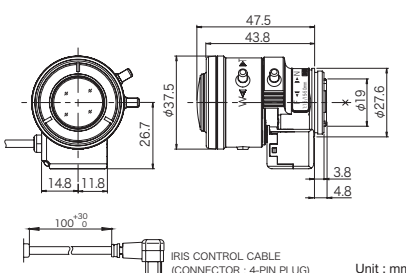

3.3x

Applicable to 1/3

Focal Length (mm)	15 - 50 (3.3x)
Iris Range	F1.5 - T360 (Equivalent to F360)
Operation	Zoom Manual
	Focus Manual
	Iris Auto (DC type) *1
Angle of View (H x V)	1/3" WIDE 18' 29" x 13' 45"
	1/3" TELE 5' 29" x 4' 09"
	1/4" WIDE 13' 45" x 10' 16"
	1/4" TELE 4' 09" x 3' 08"
Angle of View (H x V)	1/3" WIDE 20' 13" x 11' 11"
	1/3" TELE 5' 57" x 3' 25"
	16:9 WIDE 15' 0" x 8' 22"
	16:9 TELE 4' 31" x 2' 34"
Focus Range (From the Lens Front) (m)	∞ - 0.8
Mass (g)	50

Applicable to 1/3

Focal Length (mm)	2.9 - 8(2.7x)
Iris Range	F0.95 - T360 (Equivalent to F360)
Operation	Zoom Manual
	Focus Manual
	Iris Auto (DC type) *1
Angle of View (H x V)	1/3" WIDE 94' 37" x 69' 30"
	1/3" TELE 35' 18" x 26' 26"
	1/4" WIDE 61' 30" x 51' 33"
	1/4" TELE 26' 26" x 19' 48"
Focus Range (From the Lens Front) (m)	∞ - 0.3
Mass (g)	45

5x

Applicable to 1/2.7

Focal Length (mm)	2.7 - 13.5(5x)
Iris Range	F1.3 - T360 (Equivalent to F360)
Operation	Zoom Manual
	Focus Manual
	Iris Auto (DC type) *1
Angle of View (H x V)	1/3" WIDE 99' 42" x 74' 17"
	1/3" TELE 20' 37" x 15' 30"
	1/4" WIDE 74' 17" x 55' 26"
	1/4" TELE 15' 30" x 11' 38"
Focus Range (From the Lens Front) (m)	∞ - 0.3
Mass (g)	70

** Each of the above products is also available in long cable type (230 mm). ** Each of the above products is also available in manual type.