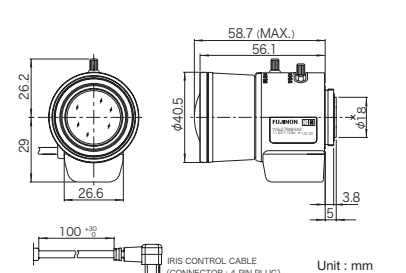

Applicable to 1/3

Focal Length (mm)	2.9 - 8(2.7x)
Iris Range	F0.95 - T360 (Equivalent to F360)
Operation	Zoom Manual
	Focus Manual
	Iris Auto (DC type) *1
Angle of View (H x V)	1/3" WIDE 94' 37" x 69' 30"
	1/3" TELE 35' 18" x 26' 26"
	1/4" WIDE 61' 30" x 51' 33"
	1/4" TELE 26' 26" x 19' 48"
Focus Range (From the Lens Front) (m)	∞ - 0.3
Mass (g)	45

5x

Applicable to 1/2.7

Focal Length (mm)	2.7 - 13.5(5x)
Iris Range	F1.3 - T360 (Equivalent to F360)
Operation	Zoom Manual
	Focus Manual
	Iris Auto (DC type) *1
Angle of View (H x V)	1/3" WIDE 99' 42" x 74' 17"
	1/3" TELE 20' 37" x 15' 30"
	1/4" WIDE 74' 17" x 55' 26"
	1/4" TELE 15' 30" x 11' 38"
Focus Range (From the Lens Front) (m)	∞ - 0.3
Mass (g)	70

** Each of the above products is also available in long cable type (230 mm). ** Each of the above products is also available in manual type.