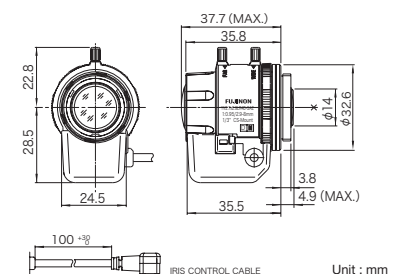

3.3x

Applicable to 1/3

Focal Length (mm)	15 - 50 (3.3x)
Iris Range	F1.5 - T360 (Equivalent to F360)
Operation	Zoom Manual
	Focus Manual
	Iris Auto (DC type) *1
Angle of View (H x V)	1/3" WIDE 18' 29" x 13' 45"
	1/3" TELE 5' 29" x 4' 09"
	1/4" WIDE 13' 45" x 10' 16"
	1/4" TELE 4' 09" x 3' 08"
Angle of View (H x V)	1/3" WIDE 20' 13" x 11' 11"
	1/3" TELE 5' 57" x 3' 25"
	16:9 WIDE 15' 0" x 8' 22"
	16:9 TELE 4' 31" x 2' 34"
Focus Range (From the Lens Front) (m)	∞ - 0.8
Mass (g)	50

Applicable to 1/3

Focal Length (mm)	2.9 - 8(2.7x)
Iris Range	F0.95 - T360 (Equivalent to F360)
Operation	Zoom Manual
	Focus Manual
	Iris Auto (DC type) *1
Angle of View (H x V)	1/3" WIDE 94' 37" x 69' 30"
	1/3" TELE 35' 18" x 26' 26"
	1/4" WIDE 61' 30" x 51' 33"
	1/4" TELE 26' 26" x 19' 48"
Focus Range (From the Lens Front) (m)	∞ - 0.3
Mass (g)	45

5x

Applicable to 1/2.7

Focal Length (mm)	2.7 - 13.5(5x)
Iris Range	F1.3 - T360 (Equivalent to F360)
Operation	Zoom Manual
	Focus Manual
	Iris Auto (DC type) *1
Angle of View (H x V)	1/3" WIDE 99' 42" x 74' 17"
	1/3" TELE 20' 37" x 15' 30"
	1/4" WIDE 74' 17" x 55' 26"
	1/4" TELE 15' 30" x 11' 38"
Focus Range (From the Lens Front) (m)	∞ - 0.3
Mass (g)	70

** Each of the above products is also available in long cable type (230 mm). ** Each of the above products is also available in manual type.