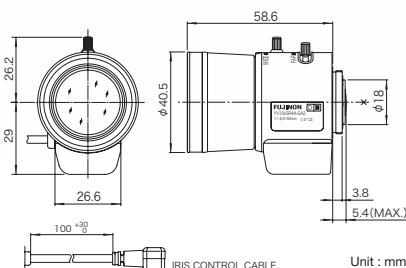

Vari-Focal Day&Night Type

Day&Night Lens

HD

YV10x5HR4A-SA2

Applicable camera (model) 1 2/3 1/2 1/3 1/4

10x

Applicable to 1/3

Focal Length (mm)	5 - 50 (10x)
Iris Range	F1.6 - T360 (Equivalent to F360)
Operation	Zoom Manual
	Focus Manual
	Iris Auto (DC type) *1
Angle of View (H x V)	1/3" WIDE 51' 17" x 39' 36"
	1/3" TELE 5' 30" x 4' 07"
	1/4" WIDE 39' 36" x 30' 13"
	1/4" TELE 4' 07" x 3' 06"
Angle of View (H x V)	1/3" WIDE 55' 35" x 31' 58"
	1/3" TELE 5' 47" x 3' 20"
	16:9 WIDE 42' 19" x 24' 4"
	16:9 TELE 4' 25" x 2' 31"
Focus Range (From the Lens Front) (m)	∞ - 0.3
Mass (g)	85

3.3x

Applicable to 1/3

Focal Length (mm)	15 - 50 (3.3x)
Iris Range	F1.5 - T360 (Equivalent to F360)
Operation	Zoom Manual
	Focus Manual
	Iris Auto (DC type) *1
Angle of View (H x V)	1/3" WIDE 18' 29" x 13' 45"
	1/3" TELE 5' 29" x 4' 09"
	1/4" WIDE 13' 45" x 10' 16"
	1/4" TELE 4' 09" x 3' 08"
Angle of View (H x V)	1/3" WIDE 20' 13" x 11' 11"
	1/3" TELE 5' 57" x 3' 25"
	16:9 WIDE 15' 0" x 8' 22"
	16:9 TELE 4' 31" x 2' 34"
Focus Range (From the Lens Front) (m)	∞ - 0.8
Mass (g)	50

5x

Applicable to 1/2.7

Focal Length (mm)	2.7 - 13.5(5x)
Iris Range	F1.3 - T360 (Equivalent to F360)
Operation	Zoom Manual
	Focus Manual
	Iris Auto (DC type) *1
Angle of View (H x V)	1/3" WIDE 99' 42" x 74' 17"
	1/3" TELE 20' 37" x 15' 30"
	1/4" WIDE 74' 17" x 55' 26"
	1/4" TELE 15' 30" x 11' 38"
Focus Range (From the Lens Front) (m)	∞ - 0.3
Mass (g)	70

** Each of the above products is also available in long cable type (230 mm). ** Each of the above products is also available in manual type.