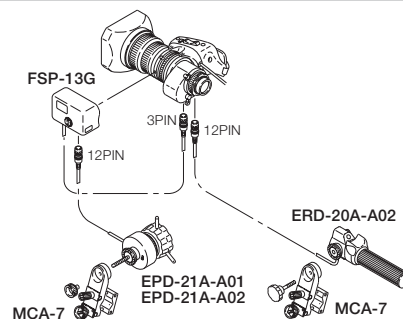

Control Accessories for Broadcast ENG/EFP barrel type lenses

Standard/Analogue

▶ MM-11

Manual focus
Manual zoom
For RM/ZM type lens

▶ MS-11

Manual focus
Servo zoom
For RM/ZM type lens

▶ SS-11

Servo focus
Servo zoom
For RM/ZM type lens

▶ SS-13A

Servo focus
Servo zoom
For RD/ZD type lens

Standard (Analogue) control accessories can be used with the Digi Power ENG/EPF lens. (Some Digi Power functions may be limited.)

A variety of conversion and extension cables are available. For details, please ask our sales office.