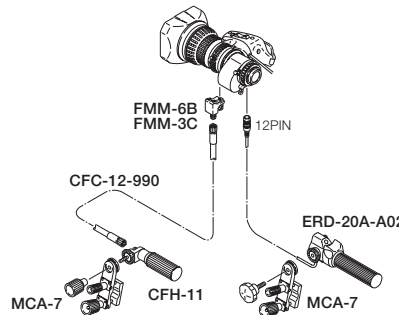

Control Accessories for Broadcast ENG/EFP barrel type lenses

Standard/Analogue

▶ MM-11

Manual focus
Manual zoom
For RM/ZM type lens

▶ MS-11

Manual focus
Servo zoom
For RM/ZM type lens

▶ SS-11

Servo focus
Servo zoom
For RM/ZM type lens

▶ SS-13A

Servo focus
Servo zoom
For RD/ZD type lens

Standard (Analogue) control accessories can be used with the Digi Power ENG/EPF lens. (Some Digi Power functions may be limited.)

A variety of conversion and extension cables are available. For details, please ask our sales office.