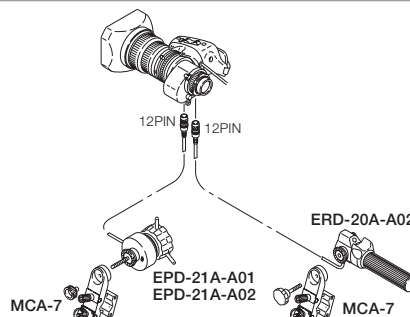

Control Accessories for Broadcast ENG/EFP barrel type lenses

Standard/Analogue

▶ MM-11

Manual focus
Manual zoom
For RM/ZM type lens

▶ MS-11

Manual focus
Servo zoom
For RM/ZM type lens

▶ SS-11

Servo focus
Servo zoom
For RM/ZM type lens

▶ SS-13A

Servo focus
Servo zoom
For RD/ZD type lens

Standard (Analogue) control accessories can be used with the Digi Power ENG/EPF lens. (Some Digi Power functions may be limited.)

A variety of conversion and extension cables are available. For details, please ask our sales office.