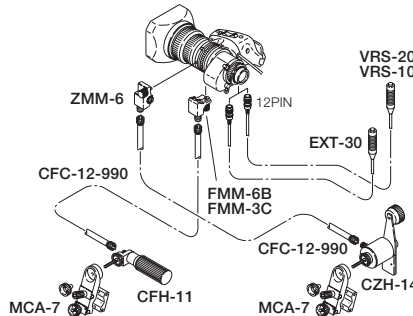

Control Accessories for Broadcast ENG/EFP barrel type lenses

Standard/Analogue

▶ MM-11

Manual focus
Manual zoom
For RM/ZM type lens

▶ MS-11

Manual focus
Servo zoom
For RM/ZM type lens

▶ SS-11

Servo focus
Servo zoom
For RM/ZM type lens

▶ SS-13A

Servo focus
Servo zoom
For RD/ZD type lens

Standard (Analogue) control accessories can be used with the Digi Power ENG/EPF lens. (Some Digi Power functions may be limited.)

A variety of conversion and extension cables are available. For details, please ask our sales office.