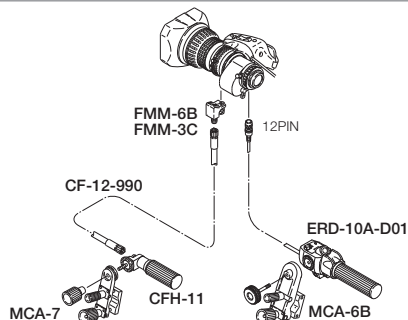

Control Accessories for Broadcast ENG/EFP barrel type lenses

Digi Power

▶ MS-11D (Digital)

Manual focus
Manual zoom
For RM/ZM type lens

▶ SS-11D (Digital)

Servo focus
Servo zoom
For RM/ZM type lens

▶ SS-13D (Digital)

Servo focus
Servo zoom
For RD/ZD type lens

▶ SS-14S (Digital) w/shot box

Servo focus
Servo zoom
w/Shot box
For RD/ZD type lens

A variety of conversion and extension cables are available. For details, please ask our sales office.