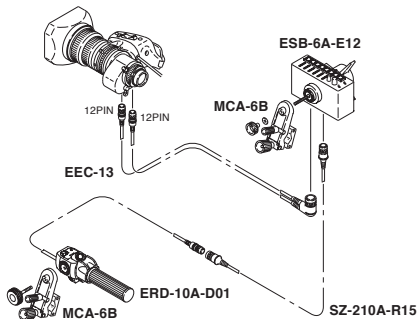

Control Accessories for Broadcast ENG/EFP barrel type lenses

Digi Power

▶ MS-11D (Digital)

Manual focus
Manual zoom
For RM/ZM type lens

▶ SS-11D (Digital)

Servo focus
Servo zoom
For RM/ZM type lens

▶ SS-13D (Digital)

Servo focus
Servo zoom
For RD/ZD type lens

▶ SS-14S (Digital) w/shot box

Servo focus
Servo zoom
w/Shot box
For RD/ZD type lens

A variety of conversion and extension cables are available. For details, please ask our sales office.