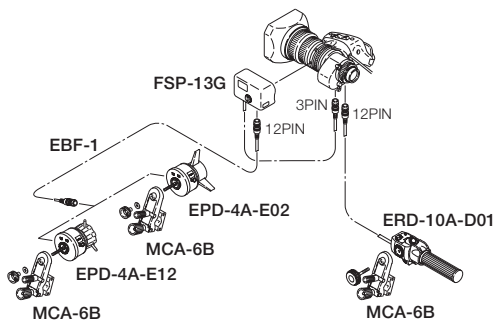

Control Accessories for Broadcast ENG/EFP barrel type lenses

Digi Power

▶ MS-11D (Digital)

Manual focus
Manual zoom
For RM/ZM type lens

▶ SS-11D (Digital)

Servo focus
Servo zoom
For RM/ZM type lens

▶ SS-13D (Digital)

Servo focus
Servo zoom
For RD/ZD type lens

▶ SS-14S (Digital) w/shot box

Servo focus
Servo zoom
w/Shot box
For RD/ZD type lens

A variety of conversion and extension cables are available. For details, please ask our sales office.