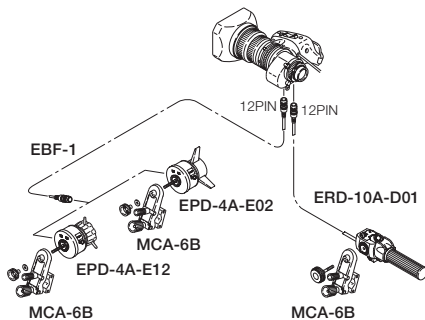

Control Accessories for Broadcast ENG/EFP barrel type lenses

Digi Power

▶ MS-11D (Digital)

Manual focus
Manual zoom
For RM/ZM type lens

▶ SS-11D (Digital)

Servo focus
Servo zoom
For RM/ZM type lens

▶ SS-13D (Digital)

Servo focus
Servo zoom
For RD/ZD type lens

▶ SS-14S (Digital) w/shot box

Servo focus
Servo zoom
w/Shot box
For RD/ZD type lens

A variety of conversion and extension cables are available. For details, please ask our sales office.