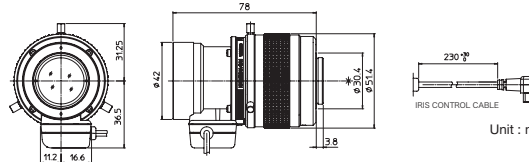

*1: The iris automatically closes when the camera is turned off.
*2: Each of the above products is also available in manual type.

Day Night

Full HD 5MP

Fixed Focal Telephoto Long Focal DC Auto Iris C Mount Metal Mount ND Filter Long Cable RoHS Compliant
FIXED TELE DC C-mt METAL ND C230 RoHS

HF50SR4A-SA1L

Applicable to
2/3

Applicable camera (model) 1 2/3 1/2 1/3 1/4

Focal Length (mm)	50	
Iris Range	F2.8 - T360	
Operation	Focus	Manual
	Iris	Auto(DC Type)*1
Angle of View (H × V)	2/3°	10° 03' × 7° 33'
	1/2°	7° 19' × 5° 30'
	1/3°	5° 30' × 4° 07'
Angle of View (H × V)	2/3°	10° 57' × 6° 10'
	1/2°	7° 58' × 4° 29'
Aspect Ratio	16:9	1/1° 5° 59' × 3° 22'
Focus Range (From the Lens Front) (m)	∞ - 1.0	
Mass (g)	260	

Focal Length (mm)	1.3	
Iris Range	F2.0 - Close	
Operation	Focus	Fixed
	Iris	Auto(DC Type)
Angle of View (H × V)	1/2.5°	182° × 182° (5.33x3.93mm)
Focus Range (From the Lens Front) (m)	∞ - 0.3	
Mass (g)	265	