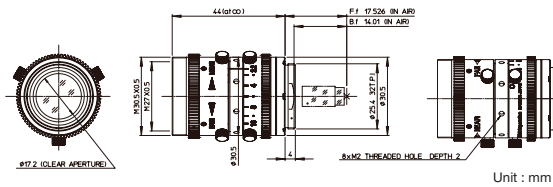

HF50SR4A-SA1L

Applicable to
2/3

Applicable camera (model) 1 2/3 1/2 1/3 1/4

Focal Length (mm)	50	
Iris Range	F2.8 - T360	
Operation	Focus	Manual
	Iris	Auto(DC Type)*1
Angle of View (H × V)	2/3°	10° 03' × 7° 33'
	1/2°	7° 19' × 5° 30'
	1/3°	5° 30' × 4° 07'
Angle of View (H × V)	2/3°	10° 57' × 6° 10'
	1/2°	7° 58' × 4° 29'
Aspect Ratio	16:9	1/1° 5° 59' × 3° 22'
Focus Range (From the Lens Front) (m)	∞ - 1.0	
Mass (g)	260	

For 3CCD

TF4XA-1

Applicable camera (model) 1 2/3 1/2 1/3 1/4

Focal Length (mm)	4	
Iris Range	F2.2	
Operation	Focus	Manual
	Iris	Manual
Angle of View (H × V)	71° 28' × 41° 31'	
Focus Range (From the Lens Front) (m)	∞ - 0.1	
Mass (g)	100	

Focal Length (mm)	1.3	
Iris Range	F2.0 - Close	
Operation	Focus	Fixed
	Iris	Auto(DC Type)
Angle of View (H × V)	1/2.5°	182° × 182° (5.33x3.93mm)
Focus Range (From the Lens Front) (m)	∞ - 0.3	
Mass (g)	265	