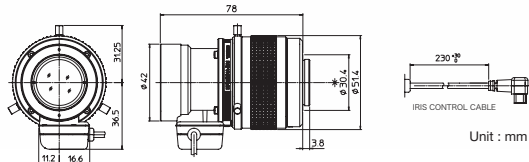

Fixed Focal

Day&Night Lens

For ITS

HF35SR4A-SA1L

Applicable to
2/3

Applicable camera (model) 1 2/3 1/2 1/3 1/4

Focal Length (mm)	35	
Iris Range	F2.0 - T360	
Operation	Focus	Manual
	Iris	Auto(DC Type)*1
Angle of View (H × V)	2/3°	14° 20' × 10° 46'
	1/2°	10° 27' × 7° 51'
	1/3°	7° 51' × 5° 53'
Angle of View (H × V)	2/3°	15° 36' × 8° 48'
	1/2°	11° 22' × 6° 25'
Aspect Ratio	16:9	1/1° 8° 33' × 4° 49'
Focus Range (From the Lens Front) (m)	∞ - 0.75	
Mass (g)	270	

HF50SR4A-SA1L

Applicable to
2/3

Applicable camera (model) 1 2/3 1/2 1/3 1/4

Focal Length (mm)	50	
Iris Range	F2.8 - T360	
Operation	Focus	Manual
	Iris	Auto(DC Type)*1
Angle of View (H × V)	2/3°	10° 03' × 7° 33'
	1/2°	7° 19' × 5° 30'
	1/3°	5° 30' × 4° 07'
Angle of View (H × V)	2/3°	10° 57' × 6° 10'
	1/2°	7° 58' × 4° 29'
Aspect Ratio	16:9	1/1° 5° 59' × 3° 22'
Focus Range (From the Lens Front) (m)	∞ - 1.0	
Mass (g)	260	

Full HD 2MP

Fixed Focal For 3CCD Camera Manual Iris C Mount Metal Mount RoHS Compliant
FIXED 3CCD MANUAL C-mt METAL RoHS

Panomorph Lens

DF360SR4A

Applicable camera (model) 1 2/3 1/2.5 1/3 1/4

ImmerVision Enables! RPL A1UST

Focal Length (mm)	1.3	
Iris Range	F2.0 - Close	
Operation	Focus	Fixed
	Iris	Auto(DC Type)
Angle of View (H × V)	1/2.5°	182° × 182° (5.33x3.93mm)
Focus Range (From the Lens Front) (m)	∞ - 0.3	
Mass (g)	265	