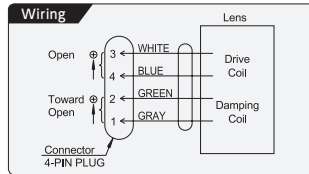

HF50SR4A-SA1L

Applicable to
2/3

Applicable camera (model) 1 2/3 1/2 1/3 1/4

Focal Length (mm)	50	
Iris Range	F2.8 - T360	
Operation	Focus	Manual
	Iris	Auto(DC Type)*1
Angle of View (H × V)	2/3°	10° 03' × 7° 33'
	1/2°	7° 19' × 5° 30'
	1/3°	5° 30' × 4° 07'
Angle of View (H × V)	2/3°	10° 57' × 6° 10'
	1/2°	7° 58' × 4° 29'
Aspect Ratio	16:9	1/1° 5° 59' × 3° 22'
Focus Range (From the Lens Front) (m)	∞ - 1.0	
Mass (g)	260	

*1: The iris automatically closes when the camera is turned off.
*2: Each of the above products is also available in manual type.

Day Night

Full HD 5MP

Fixed Focal Telephoto Long Focal DC Auto Iris C Mount Metal Mount ND Filter Long Cable RoHS Compliant
FIXED TELE DC C-mt METAL ND C230 RoHS

For 3CCD