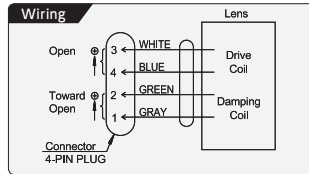

Fixed Focal

Day&Night Lens

For ITS

HF35SR4A-SA1L

Applicable to
2/3

Applicable camera (model) 1 2/3 1/2 1/3 1/4

Focal Length (mm)	35	
Iris Range	F2.0 - T360	
Operation	Focus	Manual
	Iris	Auto(DC Type)*1
Angle of View (H × V)	2/3°	14° 20' × 10° 46'
	1/2°	10° 27' × 7° 51'
	1/3°	7° 51' × 5° 53'
Angle of View (H × V)	2/3°	15° 36' × 8° 48'
	1/2°	11° 22' × 6° 25'
Aspect Ratio	16:9	1/1° 8° 33' × 4° 49'
Focus Range (From the Lens Front) (m)	∞ - 0.75	
Mass (g)	270	

*1: The iris automatically closes when the camera is turned off.
*2: Each of the above products is also available in manual type.

Day Night

Full HD 5MP

Fixed Focal Telephoto Long Focal DC Auto Iris C Mount Metal Mount ND Filter Long Cable RoHS Compliant
FIXED TELE DC C-mt METAL ND C230 RoHS