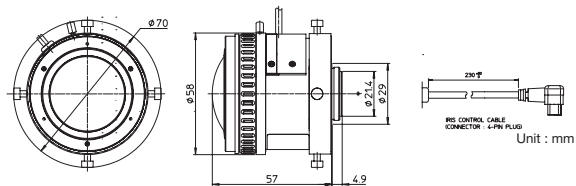

Full HD 2MP

Fixed Focal For 3CCD Camera Manual Iris C Mount Metal Mount RoHS Compliant
FIXED 3CCD MANUAL C-mt METAL RoHS

Panomorph Lens

DF360SR4A

Applicable camera (model) 1 2/3 1/2.5 1/3 1/4

ImmerVision Enables! RPL A1UST

Focal Length (mm)	1.3	
Iris Range	F2.0 - Close	
Operation	Focus	Fixed
	Iris	Auto(DC Type)
Angle of View (H × V)	1/2.5°	182° × 182° (5.33x3.93mm)
Focus Range (From the Lens Front) (m)	∞ - 0.3	
Mass (g)	265	