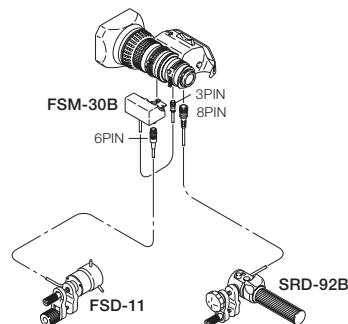

Control Accessories for Professional ENG lenses

▶ MM-01

Manual focus
Manual zoom
For RM type lens

▶ MS-01

Manual focus
Servo zoom
For RM type lens

▶ MS-X1

Manual focus
Servo zoom
For RAM type lens

(XA16sx8BRAM only)

▶ SS-01

Servo focus
Servo zoom
For RM type lens

A variety of conversion and extension cables are available. For details, please ask our sales office.

MM: Manual focus / Manual zoom
MS: Manual focus / Servo zoom
SS: Servo focus / Servo zoom