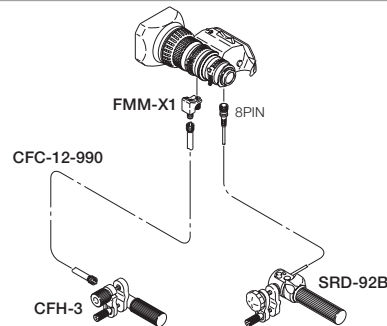

Control Accessories for Professional ENG lenses

▶ MM-01

Manual focus
Manual zoom
For RM type lens

▶ MS-01

Manual focus
Servo zoom
For RM type lens

▶ MS-X1

Manual focus
Servo zoom
For RAM type lens

(XA16sx8BRAM only)

▶ SS-01

Servo focus
Servo zoom
For RM type lens

A variety of conversion and extension cables are available. For details, please ask our sales office.

MM: Manual focus / Manual zoom
MS: Manual focus / Servo zoom
SS: Servo focus / Servo zoom