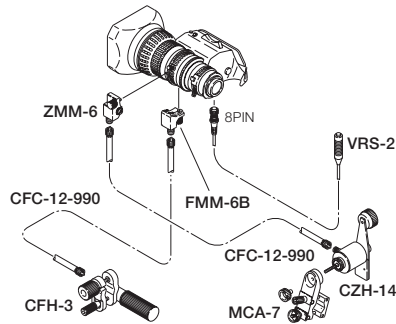

Control Accessories for Professional ENG lenses

▶ MM-01

Manual focus
Manual zoom
For RM type lens

▶ MS-01

Manual focus
Servo zoom
For RM type lens

▶ MS-X1

Manual focus
Servo zoom
For RAM type lens

(XA16sx8BRAM only)

▶ SS-01

Servo focus
Servo zoom
For RM type lens

A variety of conversion and extension cables are available. For details, please ask our sales office.

MM: Manual focus / Manual zoom
MS: Manual focus / Servo zoom
SS: Servo focus / Servo zoom