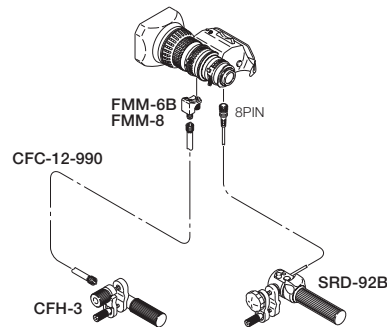

Control Accessories for Professional ENG lenses

▶ MM-01

Manual focus
Manual zoom
For RM type lens

▶ MS-01

Manual focus
Servo zoom
For RM type lens

▶ MS-X1

Manual focus
Servo zoom
For RAM type lens

(XA16sx8BRAM only)

▶ SS-01

Servo focus
Servo zoom
For RM type lens

A variety of conversion and extension cables are available. For details, please ask our sales office.

MM: Manual focus / Manual zoom
MS: Manual focus / Servo zoom
SS: Servo focus / Servo zoom