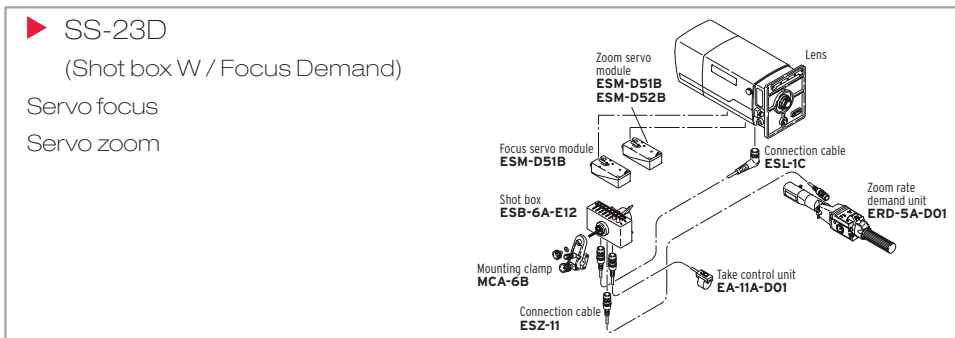

Control Accessories for Studio/Field lenses

Provide digital control and functions of Digi Power Series

Can be used on NON-Digi Power lenses for basic functions.

ESM-D51B Normal speed 1 sec.
ESM-D52B High speed 0.6 sec. (only for zoom)

MM: Manual focus / Manual zoom
MS: Manual focus / Servo zoom
SS: Servo focus / Servo zoom

Specifications are subject to change without notice. 01/12

FUJIFILM

FUJIFILM Europe GmbH

Heesenstr. 31, 40549 Düsseldorf, Germany
Tel.: +49 211-50 89 0, Fax: +49 211-50 89 344
www.fujifilm.eu