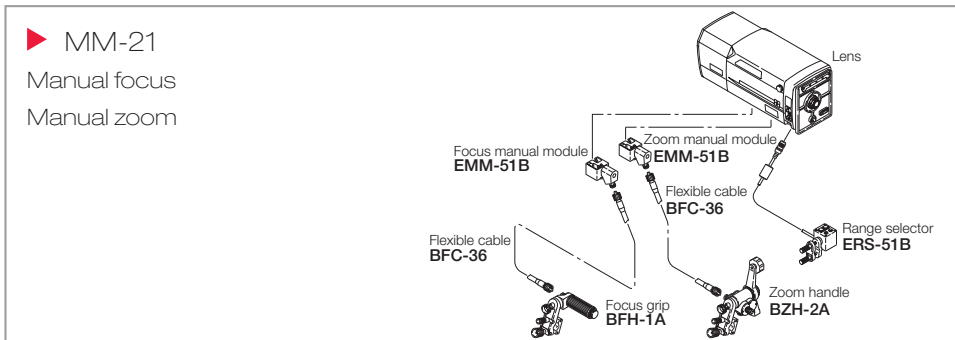

## Control Accessories for Studio/Field lenses

Provide digital control and functions of Digi Power Series

Can be used on NON-Digi Power lenses for basic functions.

**ESM-D51B** Normal speed 1 sec.  
**ESM-D52B** High speed 0.6 sec. (only for zoom)

**MM:** Manual focus / Manual zoom  
**MS:** Manual focus / Servo zoom  
**SS:** Servo focus / Servo zoom