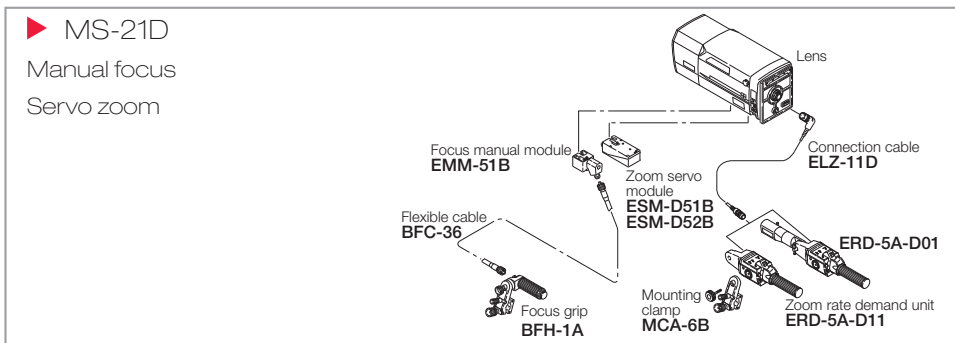

## Control Accessories for Studio/Field lenses

Provide digital control and functions of Digi Power Series

Can be used on NON-Digi Power lenses for basic functions.

**ESM-D51B** Normal speed 1 sec.  
**ESM-D52B** High speed 0.6 sec. (only for zoom)

**MM:** Manual focus / Manual zoom  
**MS:** Manual focus / Servo zoom  
**SS:** Servo focus / Servo zoom