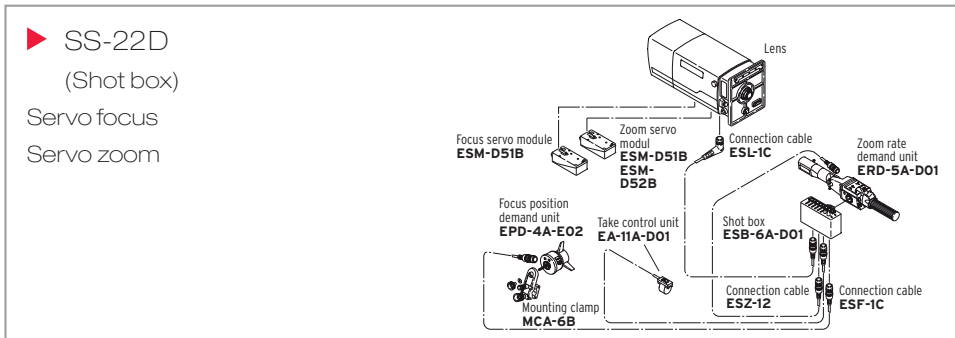

Control Accessories for Studio/Field lenses

Provide digital control and functions of Digi Power Series

Can be used on NON-Digi Power lenses for basic functions.

ESM-D51B Normal speed 1 sec.
ESM-D52B High speed 0.6 sec. (only for zoom)

MM: Manual focus / Manual zoom
MS: Manual focus / Servo zoom
SS: Servo focus / Servo zoom

Specifications are subject to change without notice. 01/12

FUJIFILM

FUJIFILM Europe GmbH

Heesenstr. 31, 40549 Düsseldorf, Germany
Tel.: +49 211-50 89 0, Fax: +49 211-50 89 344
www.fujifilm.eu