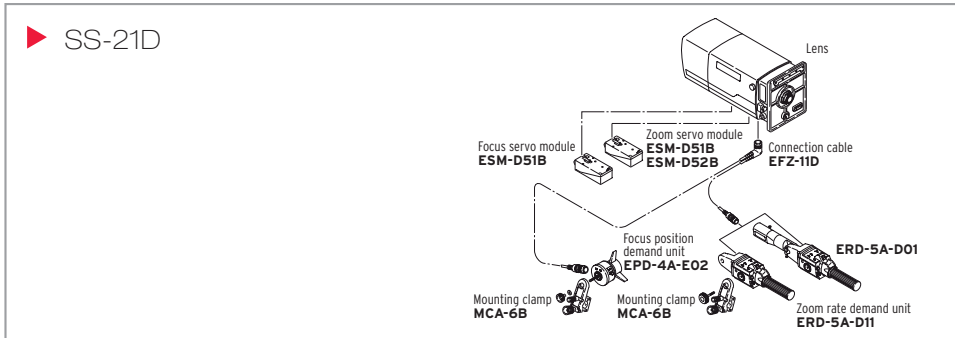

Control Accessories for Studio/Field lenses

Provide digital control and functions of Digi Power Series

Can be used on NON-Digi Power lenses for basic functions.

ESM-D51B Normal speed 1 sec.
ESM-D52B High speed 0.6 sec. (only for zoom)

MM: Manual focus / Manual zoom
MS: Manual focus / Servo zoom
SS: Servo focus / Servo zoom

Specifications are subject to change without notice. 01/12

FUJIFILM

FUJIFILM Europe GmbH

Heesenstr. 31, 40549 Düsseldorf, Germany
Tel.: +49 211-50 89 0, Fax: +49 211-50 89 344
www.fujifilm.eu